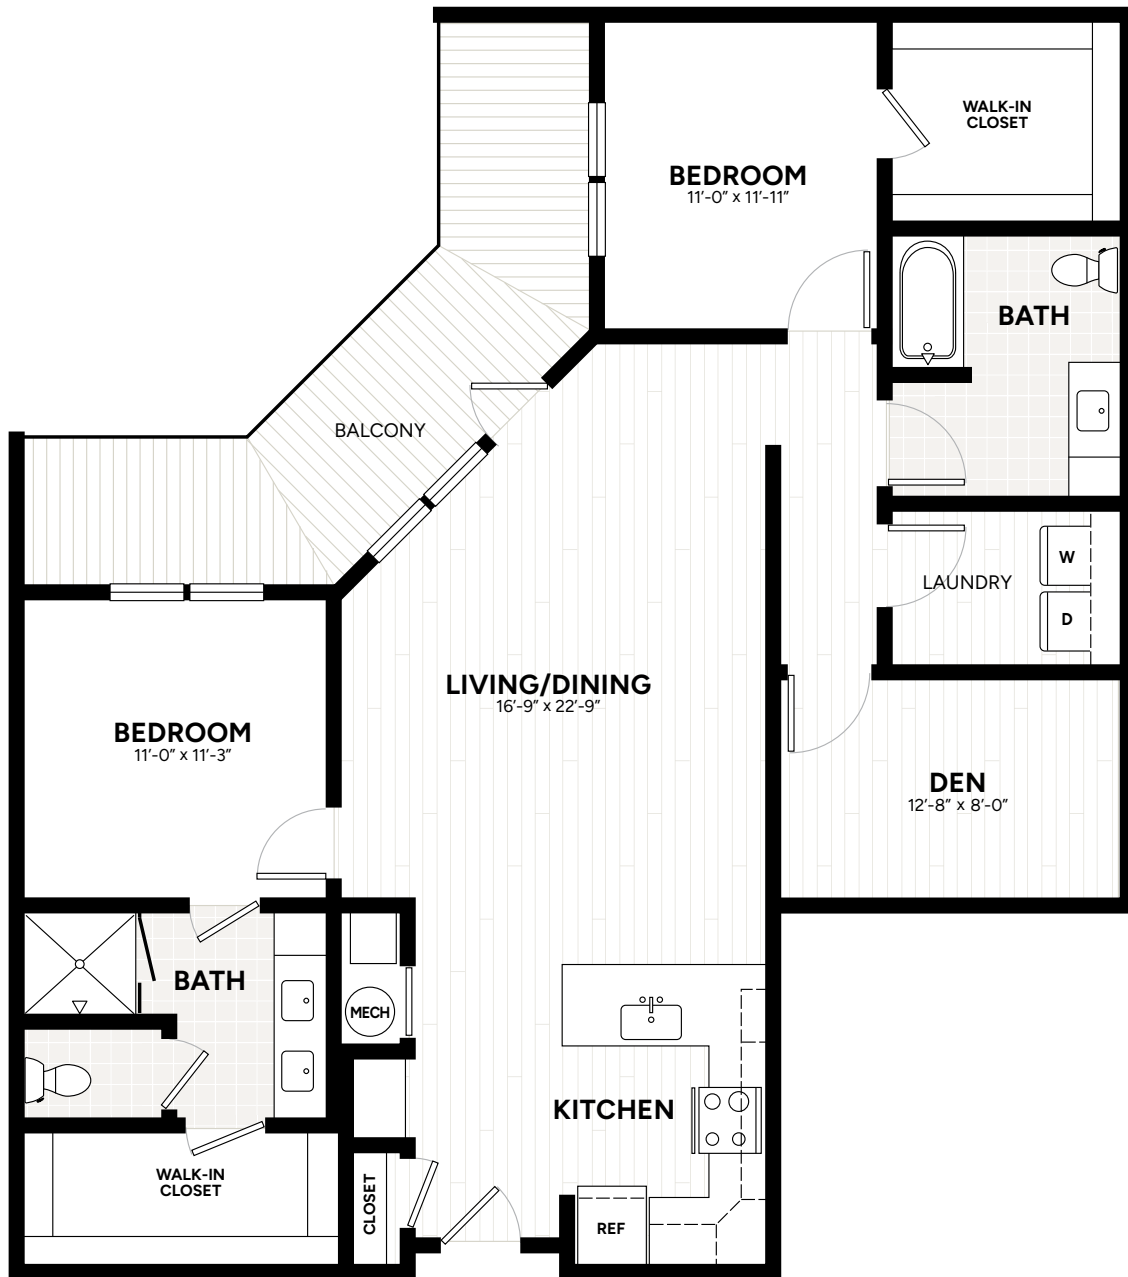

333

B13

2 BED | 2 BATH | 1,459 SF

AVAILABILITY

LEASE TERM

RENT

RESIDENCE

333 NORTH BROAD STREET, DOYLESTOWN, PA 18901
267.641.6120 LIVE333NORTHBROAD.COM

Square footage displayed is approximate and may vary slightly. Rental rates, availability, lease terms, deposits, apartment features and specials are subject to change without notice. Details and dimensions may differ from actual plans.