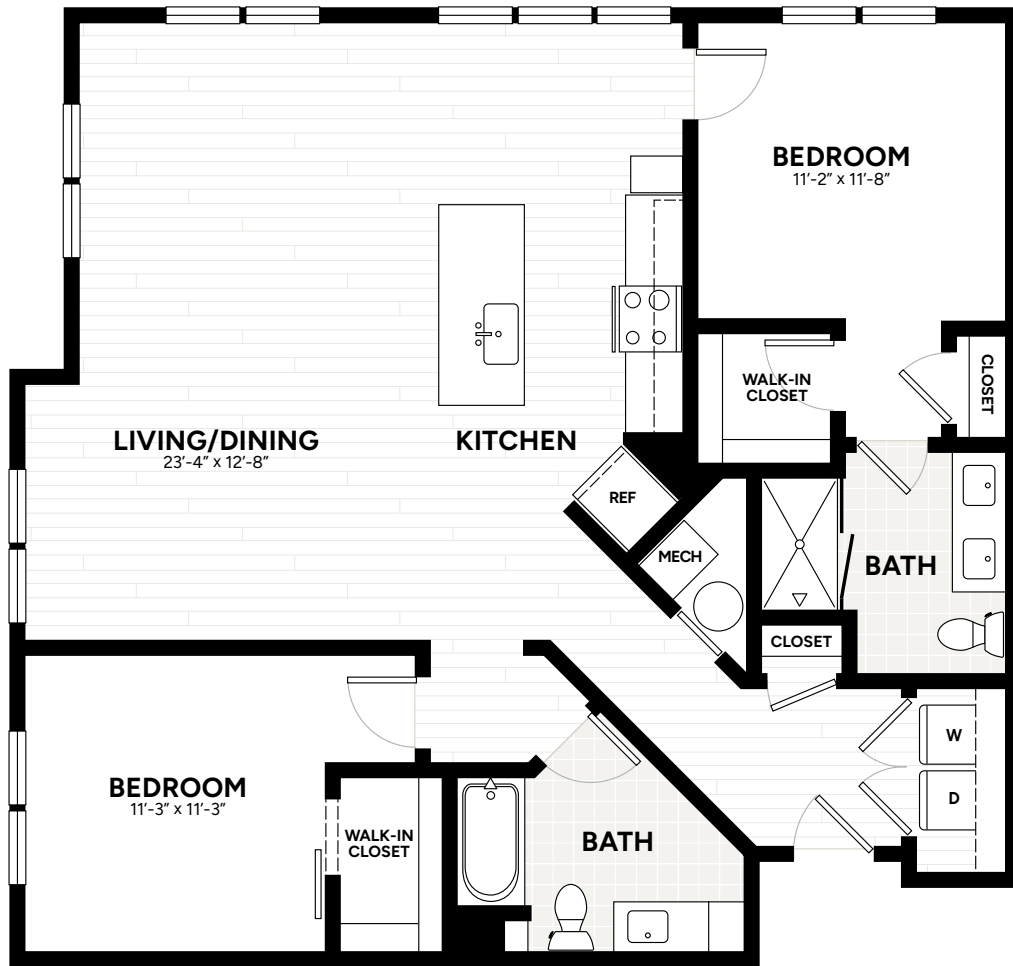

333

B8

2 BED | 2 BATH | 1,340 SF

AVAILABILITY

LEASE TERM

RENT

RESIDENCE

333 NORTH BROAD STREET, DOYLESTOWN, PA 18901
267.641.6120 LIVE333NORTHBROAD.COM

Square footage displayed is approximate and may vary slightly. Rental rates, availability, lease terms, deposits, apartment features and specials are subject to change without notice. Details and dimensions may differ from actual plans.