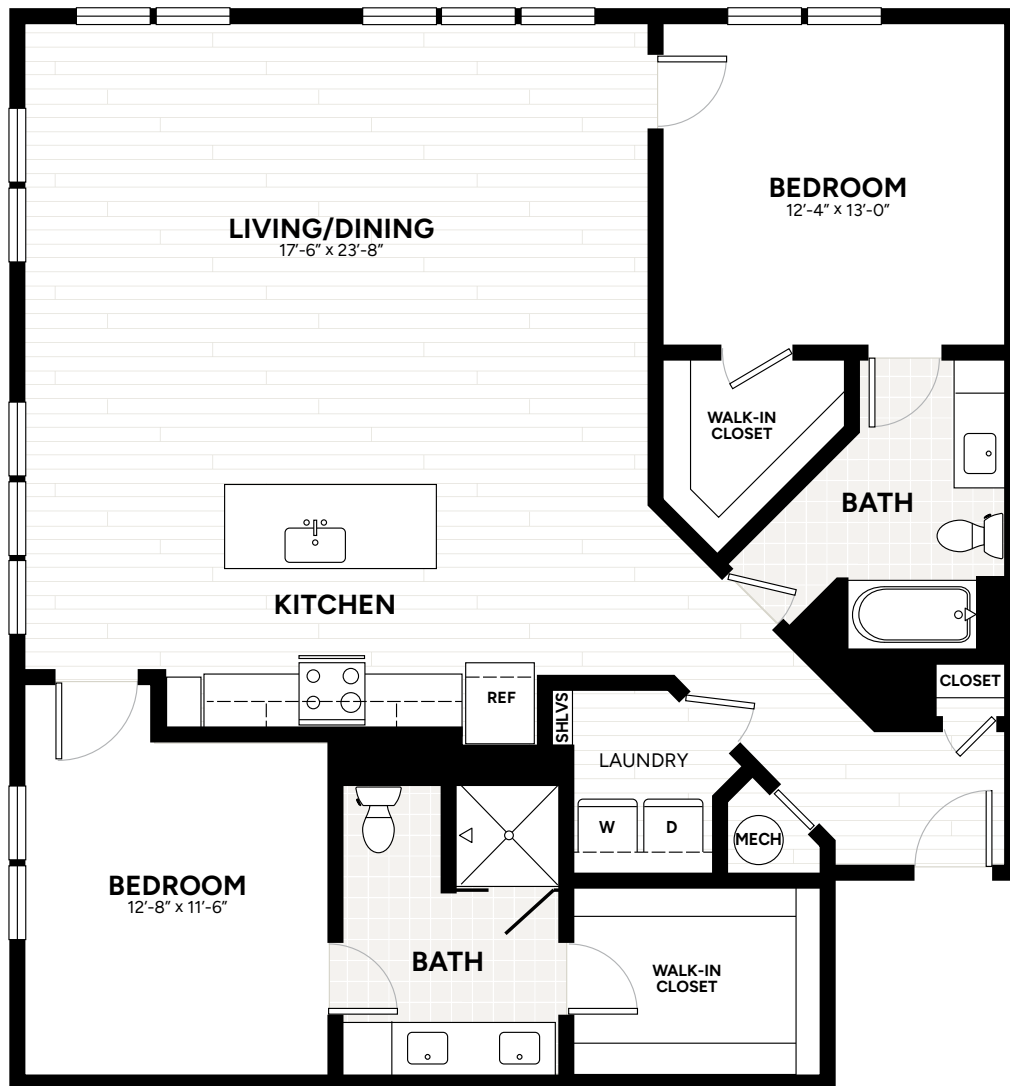

333

B14

2 BED | 2 BATH | 1,507 SF

AVAILABILITY

LEASE TERM

RENT

RESIDENCE

333 NORTH BROAD STREET, DOYLESTOWN, PA 18901
267.641.6120 LIVE333NORTHBROAD.COM

Square footage displayed is approximate and may vary slightly. Rental rates, availability, lease terms, deposits, apartment features and specials are subject to change without notice. Details and dimensions may differ from actual plans.