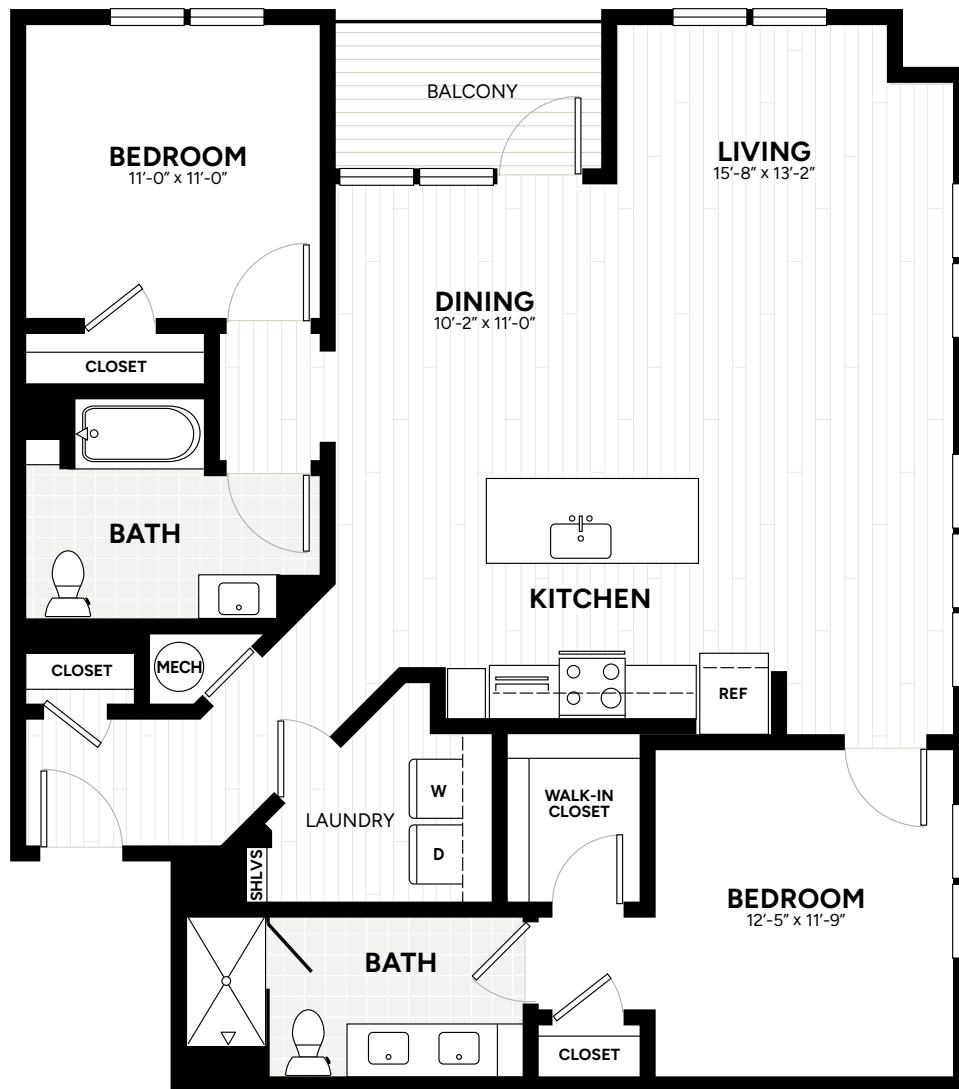

333

B12-A

2 BED | 2 BATH | 1,370 SF

AVAILABILITY

LEASE TERM

RENT

RESIDENCE

333 NORTH BROAD STREET, DOYLESTOWN, PA 18901
267.641.6120 LIVE333NORTHBROAD.COM

Square footage displayed is approximate and may vary slightly. Rental rates, availability, lease terms, deposits, apartment features and specials are subject to change without notice. Details and dimensions may differ from actual plans.