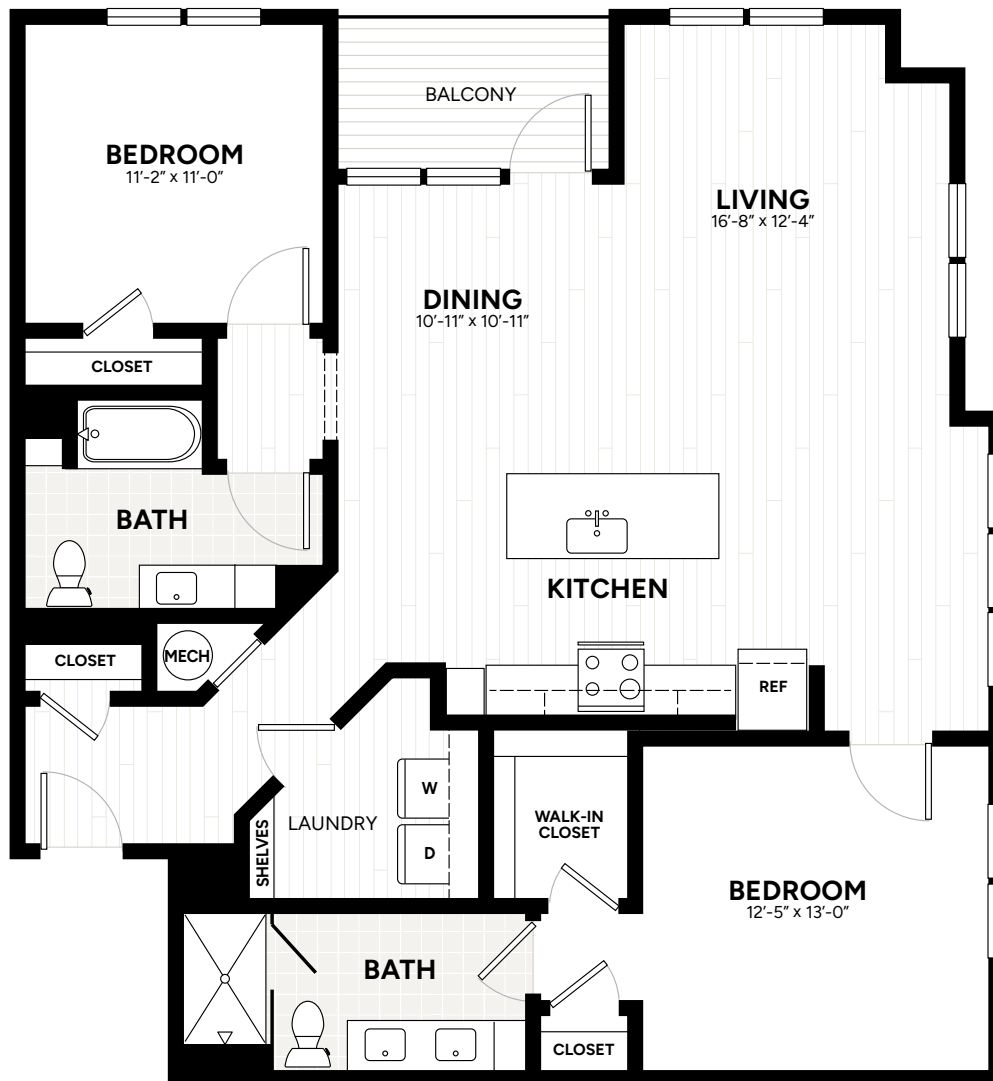

## B12.1

2 BED | 2 BATH | 1,406 SF

AVAILABILITY

LEASE TERM

RENT

RESIDENCE

333 NORTH BROAD STREET, DOYLESTOWN, PA 18901  
267.641.6120 LIVE333NORTHBROAD.COM

Square footage displayed is approximate and may vary slightly. Rental rates, availability, lease terms, deposits, apartment features and specials are subject to change without notice. Details and dimensions may differ from actual plans.