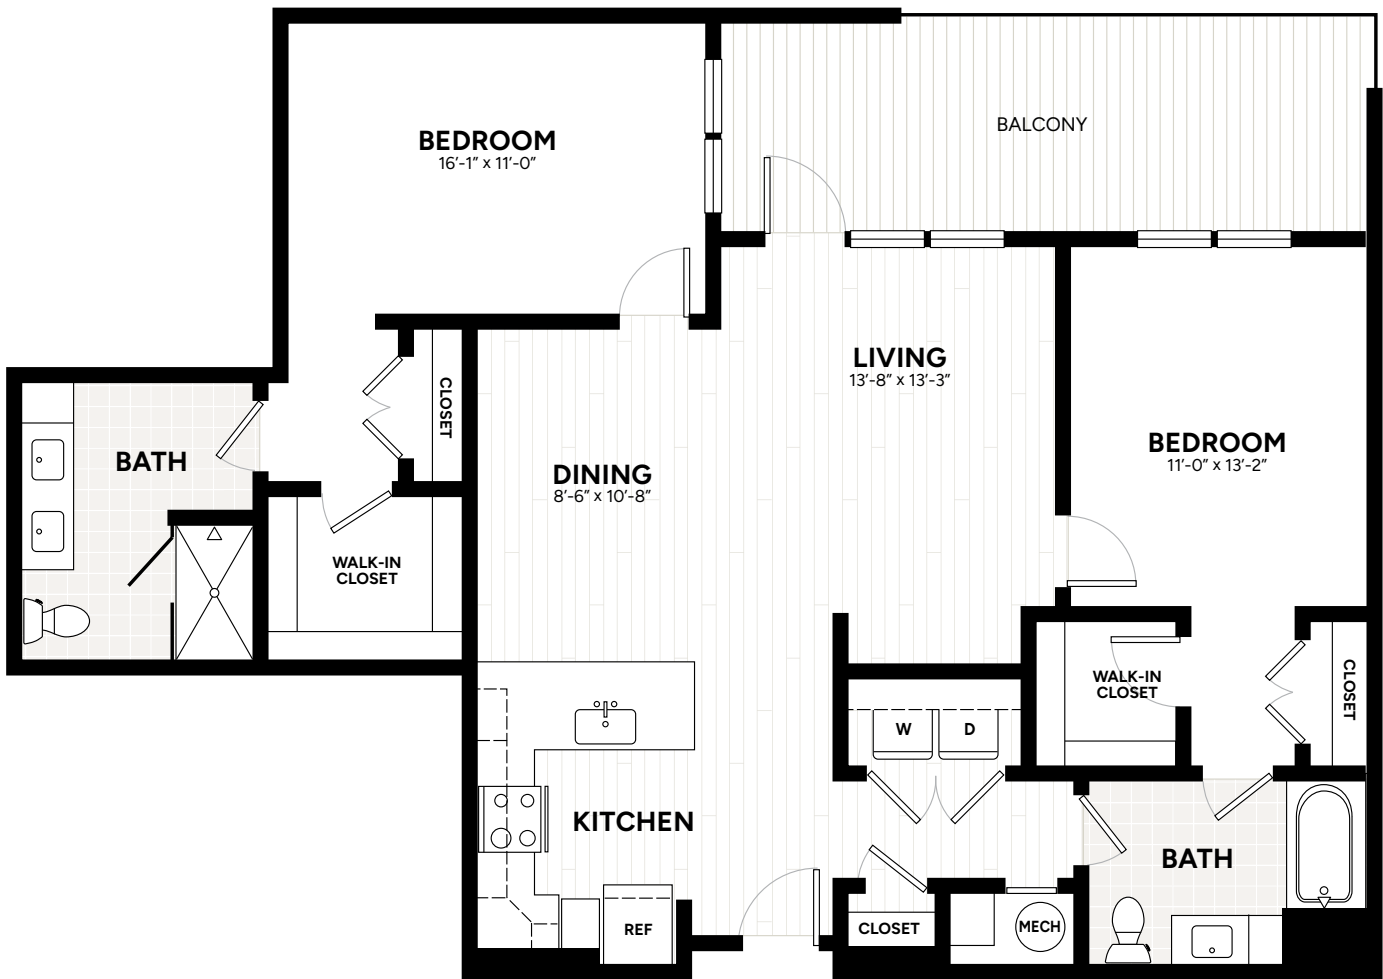

333

B11

2 BED | 2 BATH | 1,362 SF

AVAILABILITY

LEASE TERM

RENT

RESIDENCE

333 NORTH BROAD STREET, DOYLESTOWN, PA 18901
267.641.6120 LIVE333NORTHBROAD.COM

Square footage displayed is approximate and may vary slightly. Rental rates, availability, lease terms, deposits, apartment features and specials are subject to change without notice. Details and dimensions may differ from actual plans.