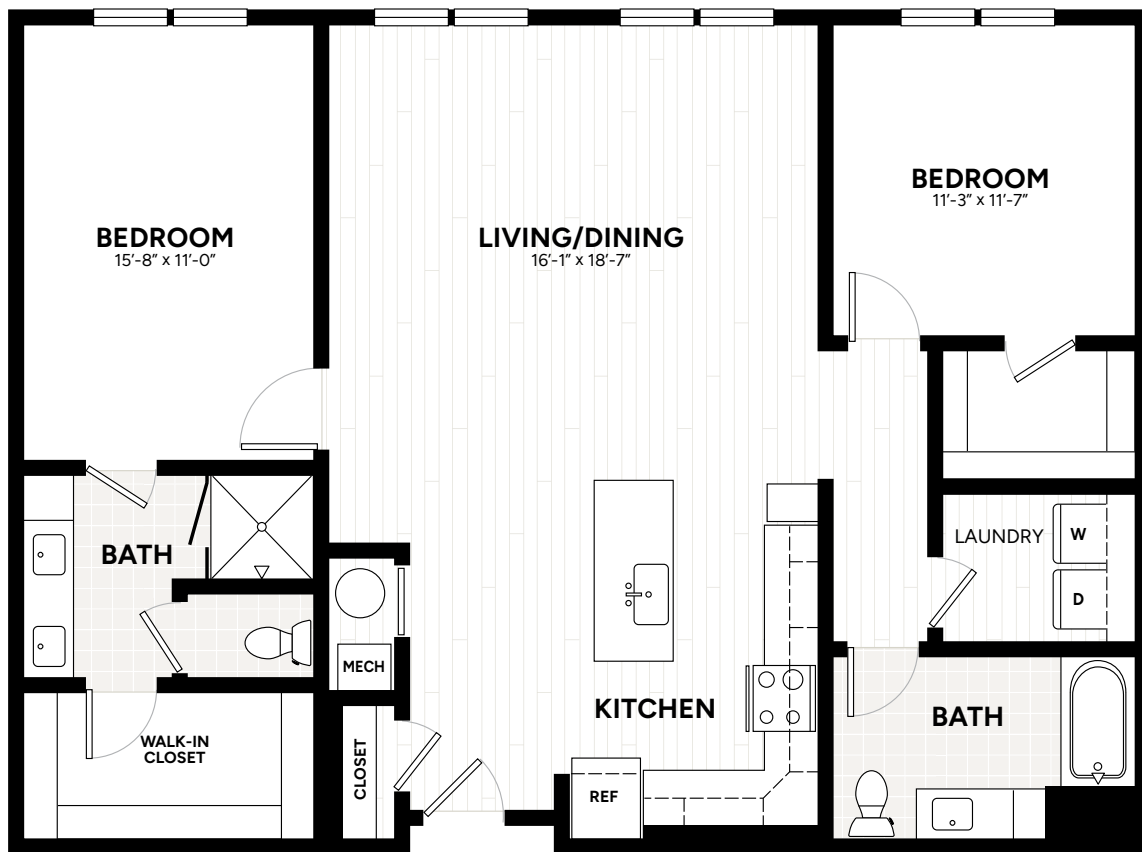

333

B10

2 BED | 2 BATH | 1,360 SF

AVAILABILITY

LEASE TERM

RENT

RESIDENCE

333 NORTH BROAD STREET, DOYLESTOWN, PA 18901
267.641.6120 LIVE333NORTHBROAD.COM

Square footage displayed is approximate and may vary slightly. Rental rates, availability, lease terms, deposits, apartment features and specials are subject to change without notice. Details and dimensions may differ from actual plans.