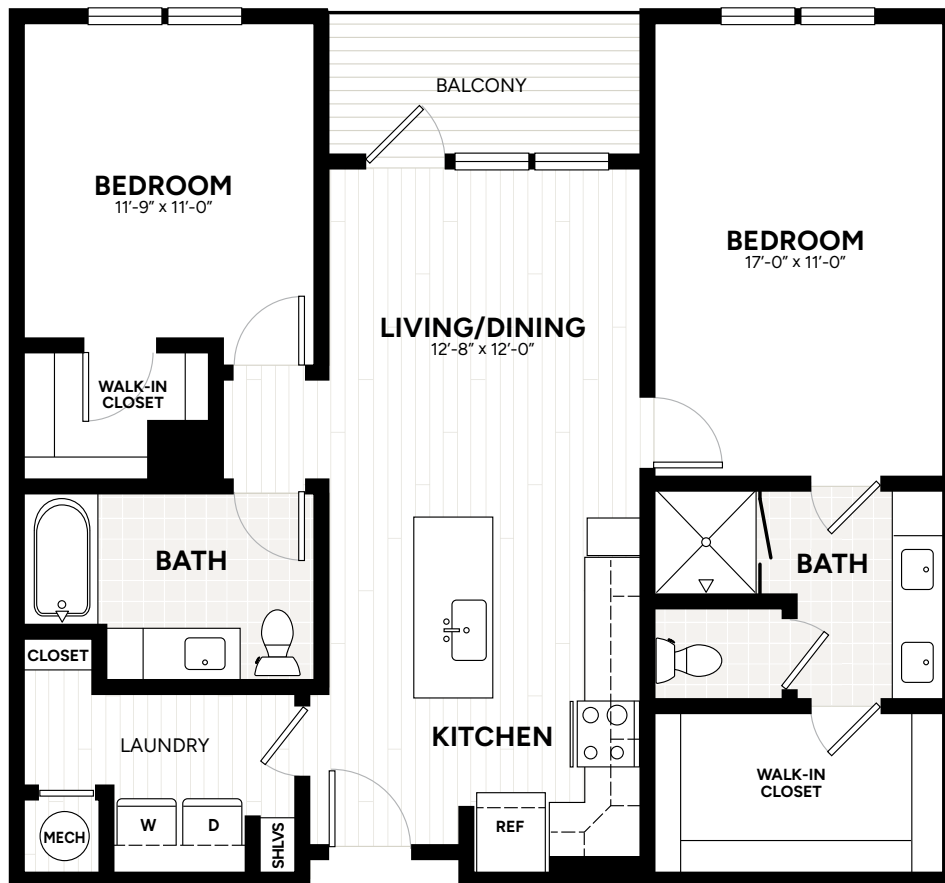

333

B1

2 BED | 2 BATH | 1,139 SF

AVAILABILITY

LEASE TERM

RENT

RESIDENCE

333 NORTH BROAD STREET, DOYLESTOWN, PA 18901
267.641.6120 LIVE333NORTHBROAD.COM

Square footage displayed is approximate and may vary slightly. Rental rates, availability, lease terms, deposits, apartment features and specials are subject to change without notice. Details and dimensions may differ from actual plans.