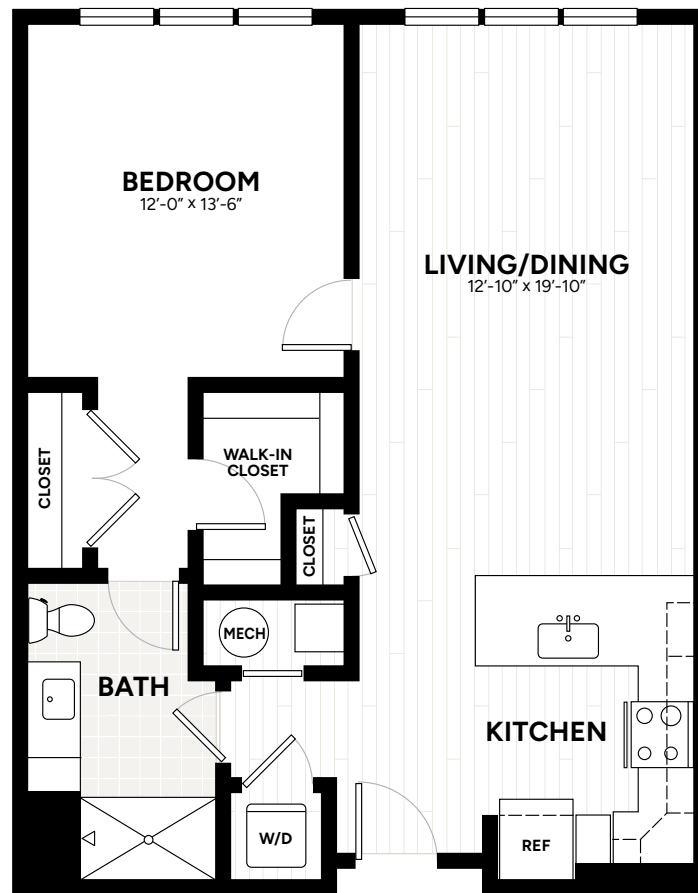

333

A6

1 BED | 1 BATH | 872 SF

AVAILABILITY

LEASE TERM

RENT

RESIDENCE

333 NORTH BROAD STREET, DOYLESTOWN, PA 18901
267.641.6120 LIVE333NORTHBROAD.COM

Square footage displayed is approximate and may vary slightly. Rental rates, availability, lease terms, deposits, apartment features and specials are subject to change without notice. Details and dimensions may differ from actual plans.