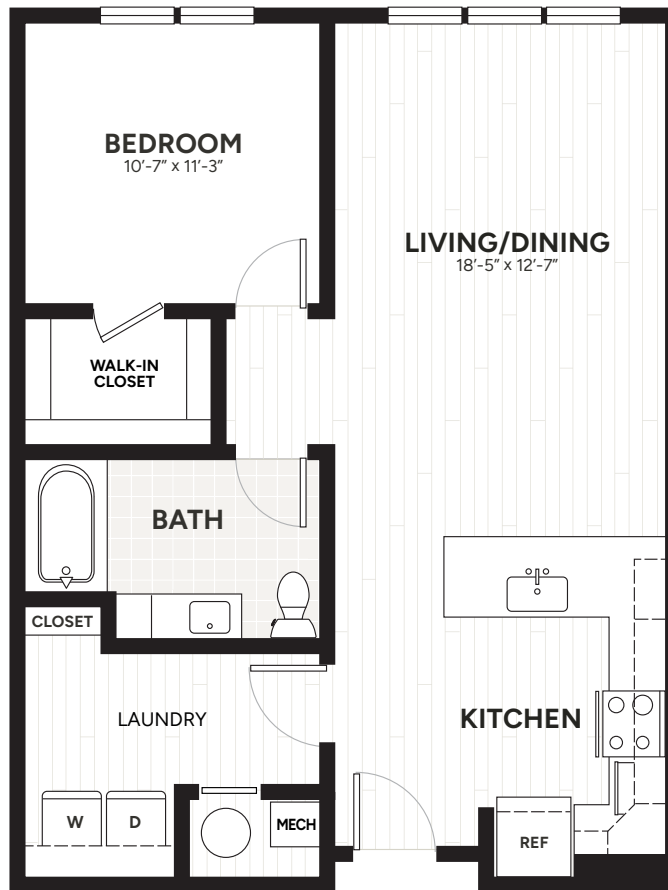

333

A4-A

1 BED | 1 BATH | 838 SF

AVAILABILITY

LEASE TERM

RENT

RESIDENCE

333 NORTH BROAD STREET, DOYLESTOWN, PA 18901
267.641.6120 LIVE333NORTHBROAD.COM

Square footage displayed is approximate and may vary slightly. Rental rates, availability, lease terms, deposits, apartment features and specials are subject to change without notice. Details and dimensions may differ from actual plans.