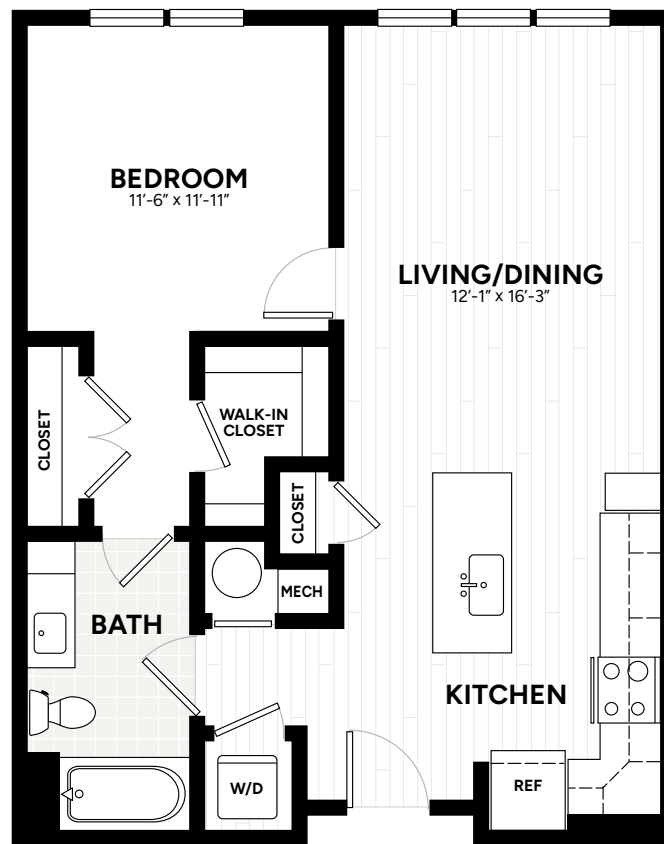

333

A2

1 BED | 1 BATH | 779 SF

AVAILABILITY

LEASE TERM

RENT

RESIDENCE

333 NORTH BROAD STREET, DOYLESTOWN, PA 18901
267.641.6120 LIVE333NORTHBROAD.COM

Square footage displayed is approximate and may vary slightly. Rental rates, availability, lease terms, deposits, apartment features and specials are subject to change without notice. Details and dimensions may differ from actual plans.