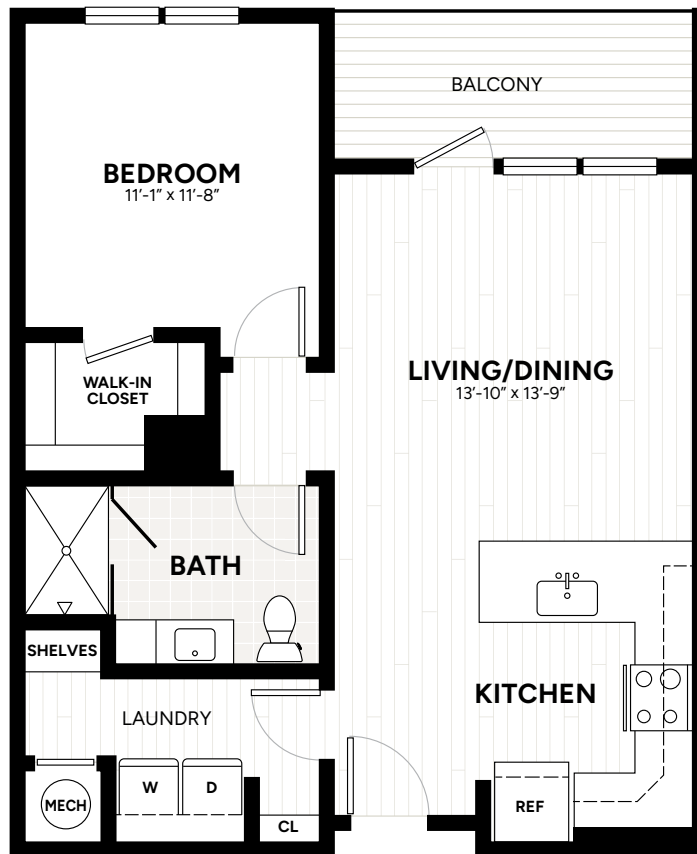

333

A1
1 BED | 1 BATH | 765 SF

AVAILABILITY

LEASE TERM

RENT

RESIDENCE

333 NORTH BROAD STREET, DOYLESTOWN, PA 18901
267.641.6120 LIVE333NORTHBROAD.COM

Square footage displayed is approximate and may vary slightly. Rental rates, availability, lease terms, deposits, apartment features and specials are subject to change without notice. Details and dimensions may differ from actual plans.